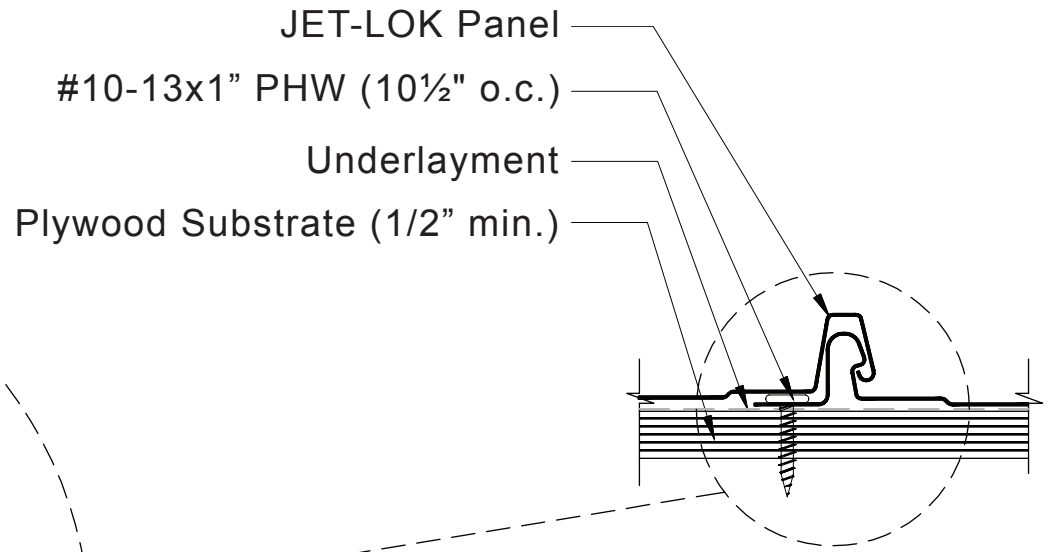

# JET METALS

ROOF & WALL SYSTEMS

Zoomed in View

Plywood Substrate

JET METALS, LLC

DRAWING NAME:

JET-LOK PANEL INSTALLATION

REV: 0	DRAWING NUMBER:	A	SHEET: 1 of 1
DATE: 06/01/2015	DRAWN BY: Off Balance Digital Art	PAINT:	