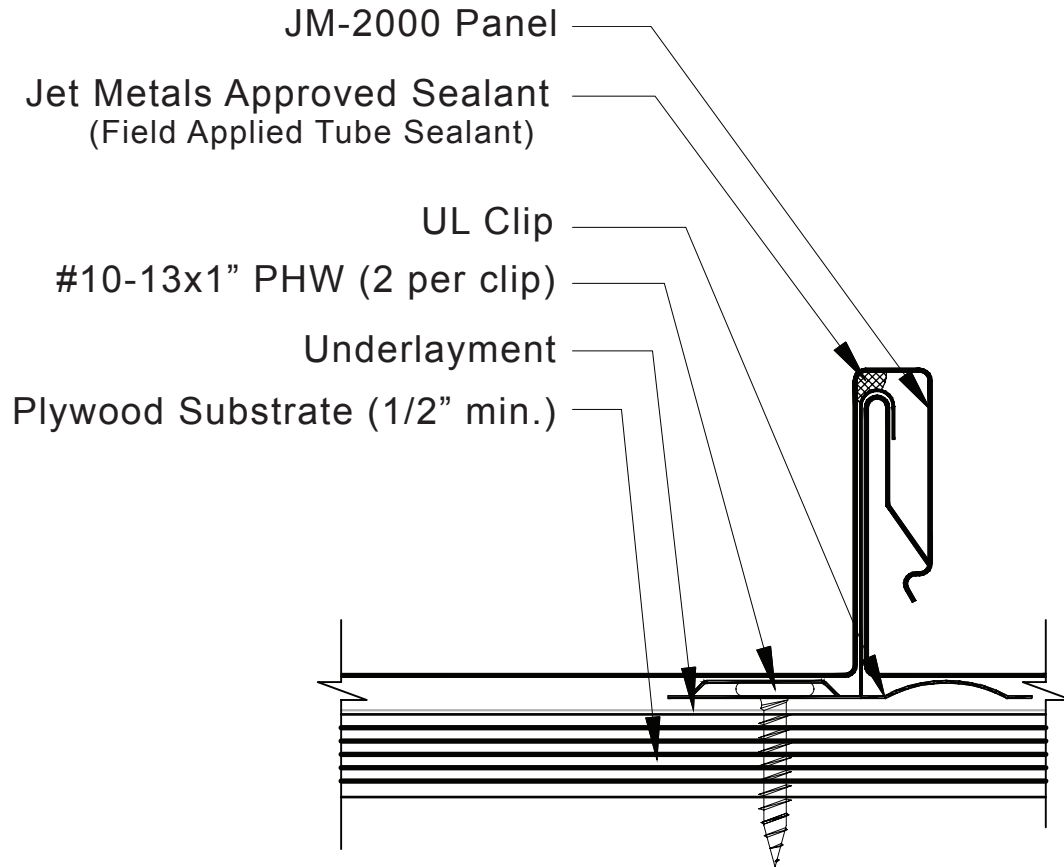

# JET METALS

ROOF & WALL SYSTEMS

Plywood Substrate

JET METALS, LLC

DRAWING NAME:

JM-2000 PANEL INSTALLATION

REV:  
0

DRAWING NUMBER: