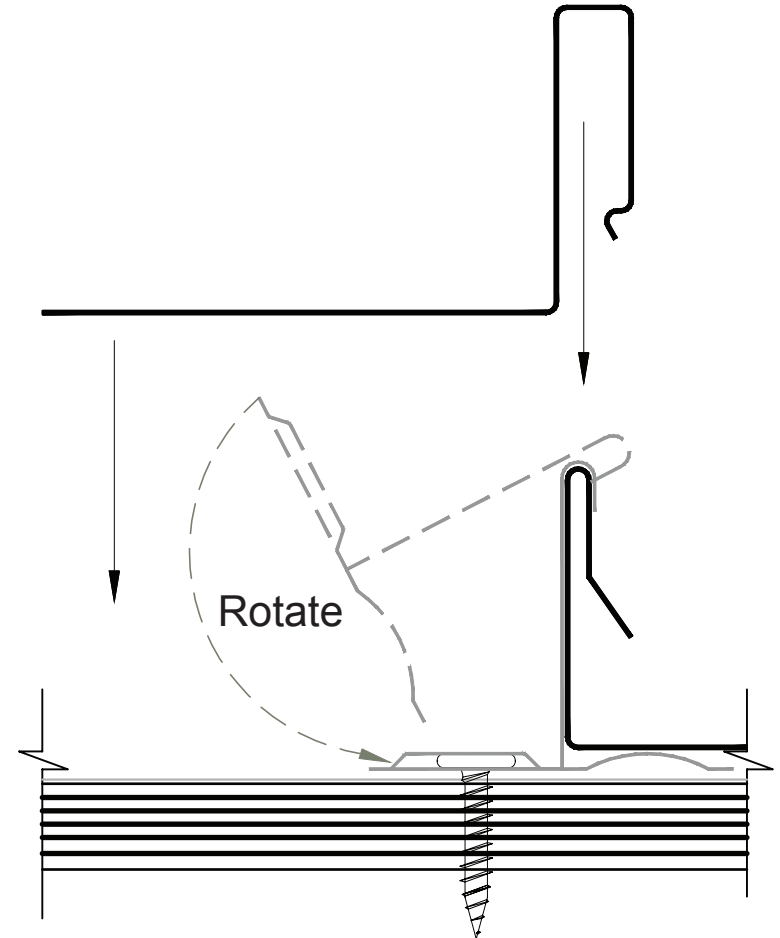

# JET METALS

ROOF & WALL SYSTEMS

Plywood Substrate

JET METALS, LLC

DRAWING NAME:

JM-2000 PANEL INSTALLATION

REV:  
0

DRAWING NUMBER:

A

SHEET:  
1 of 1

DATE:  
06/01/2015

DRAWN BY:  
Off Balance Digital Art

PAINT: