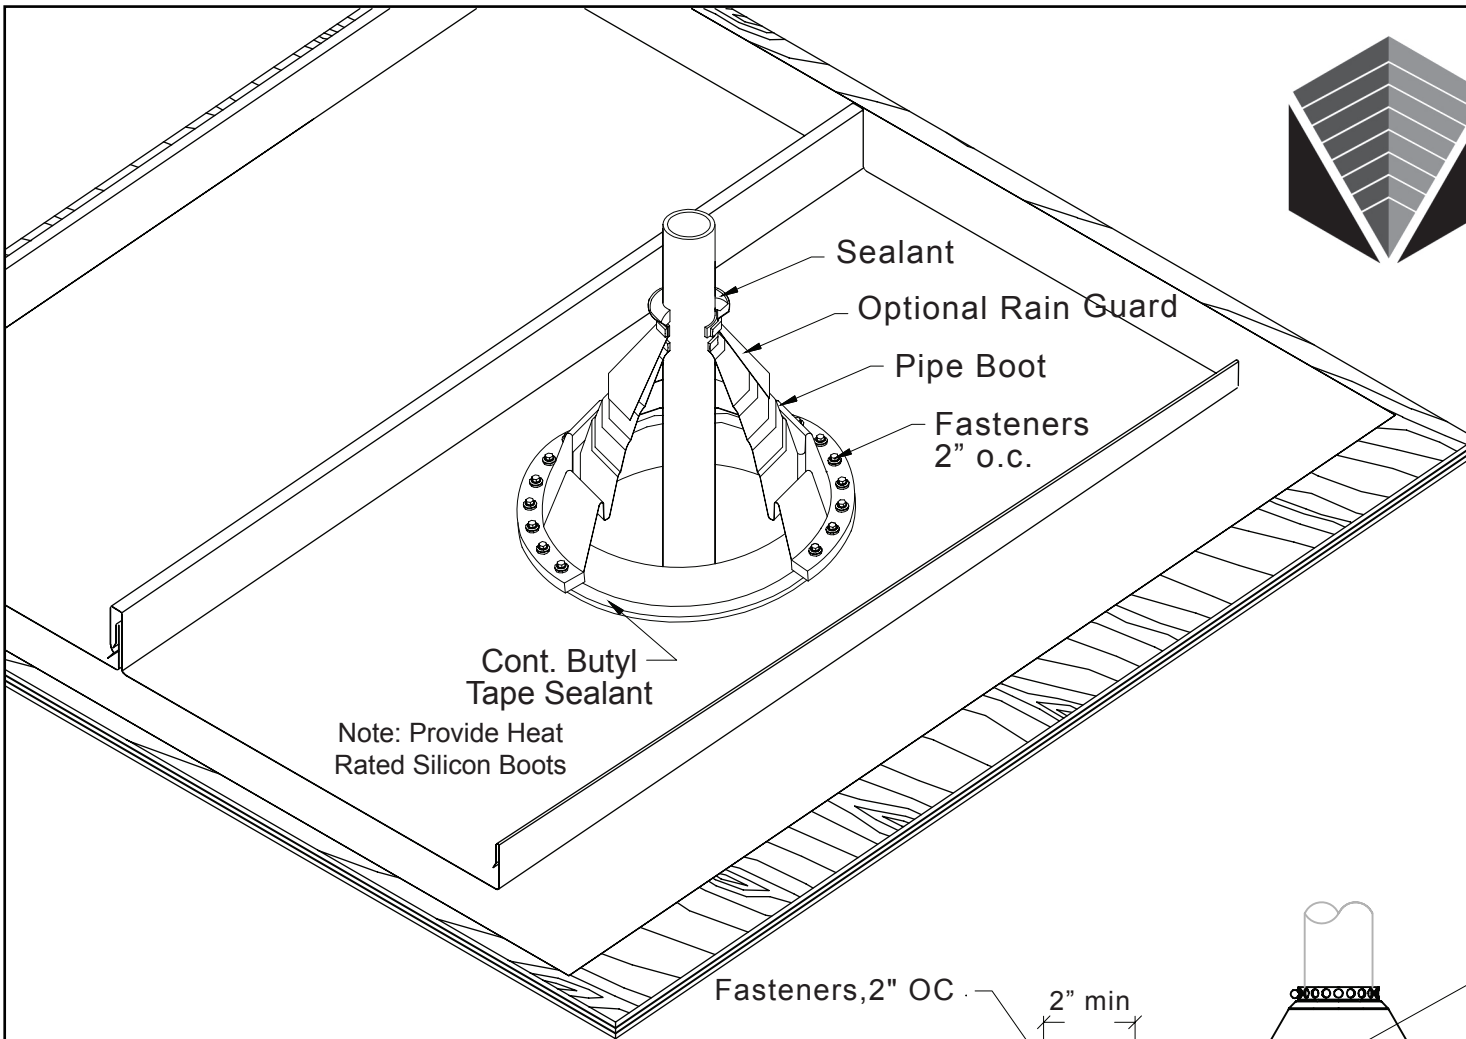

JET METALS

ROOF & WALL SYSTEMS

Plywood Substrate

JET METALS, LLC

DRAWING NAME:

JM-2000 PIPE FLASHING DETAIL

REV:
0

DRAWING NUMBER:

A

SHEET:
1 of 1

DATE:
06/01/2015

DRAWN BY:
Off Balance Digital Art

PAINT: