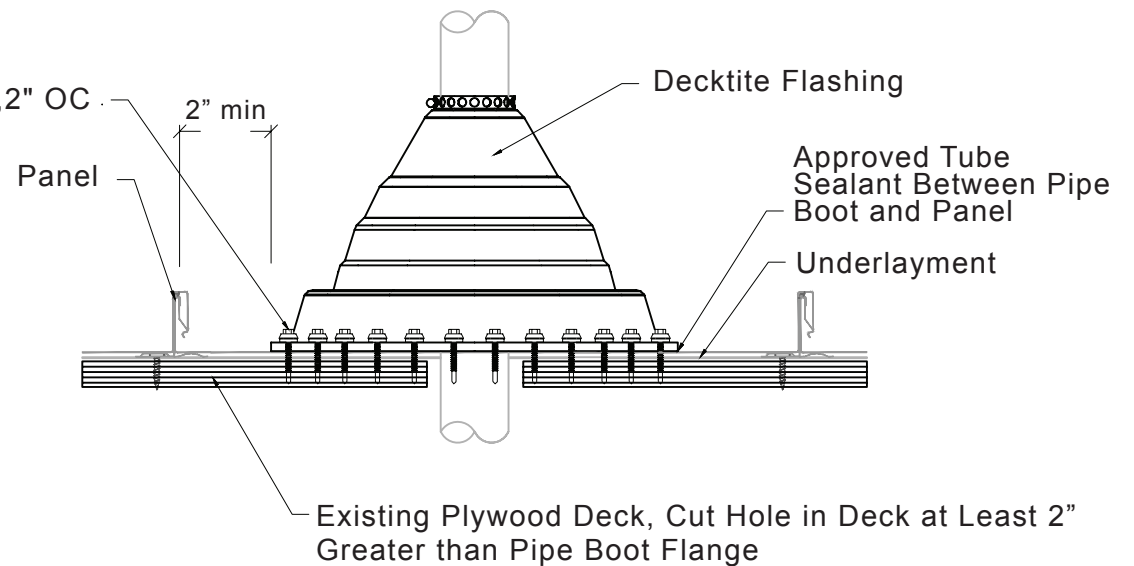

JET METALS

ROOF & WALL SYSTEMS

Plywood Substrate

JET METALS, LLC

DRAWING NAME:

JM-2000 PIPE FLASHING DETAIL

REV:
0

DRAWING NUMBER: