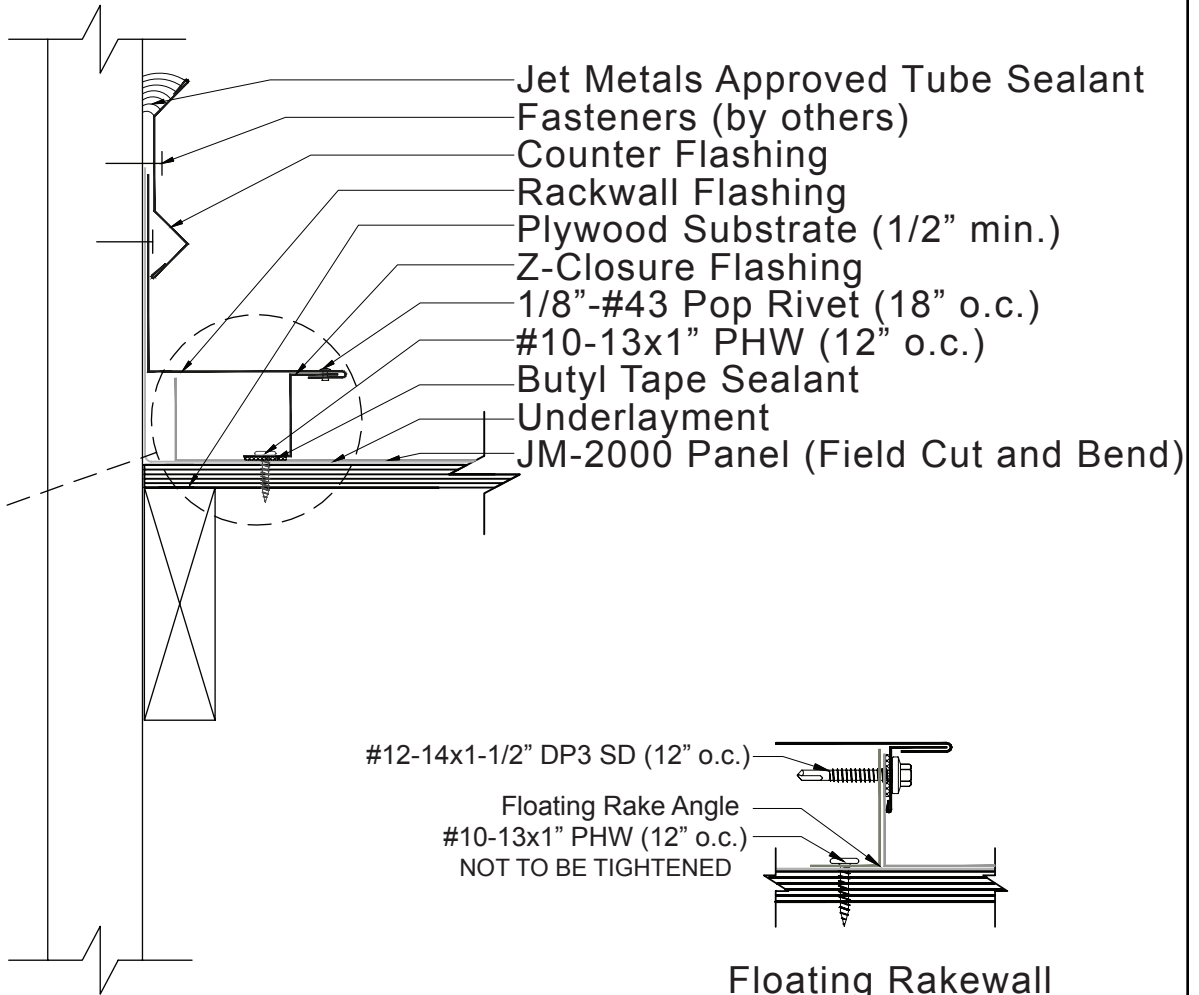

JET METALS

ROOF & WALL SYSTEMS

Zoomed in View

Floating Rakewall

On Module

Plywood Substrate

JET METALS, LLC

DRAWING NAME:
JM-2000 RAKEWALL

REV: 0	DRAWING NUMBER:	A	SHEET: 1 of 1
DATE: 06/01/2015	DRAWN BY: Off Balance Digital Art	PAINT:	