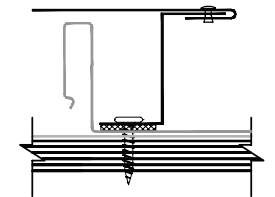

JET METALS

ROOF & WALL SYSTEMS

Zoomed in View

Floating Rakewall

On Module

Plywood Substrate

JET METALS, LLC

DRAWING NAME:
JM-2000 RAKEWALL