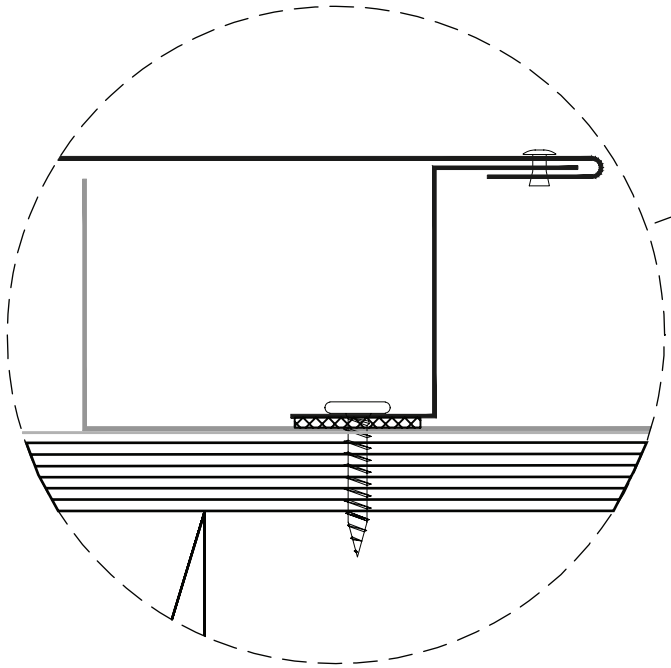

JET METALS

ROOF & WALL SYSTEMS

Zoomed in View

Floating Rakewall

On Module

Plywood Substrate

JET METALS, LLC

DRAWING NAME:
JM-2000 RAKEWALL

REV: 0	DRAWING NUMBER:	A	SHEET: 1 of 1
DATE: 06/01/2015	DRAWN BY: Off Balance Digital Art	PAINT:	