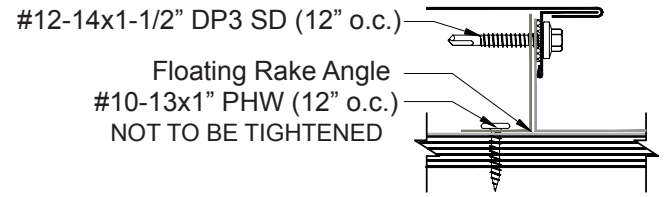

JET METALS

ROOF & WALL SYSTEMS

Zoomed in View

Floating Rakewall

On Module

Plywood Substrate

JET METALS, LLC

DRAWING NAME:
JM-2000 RAKEWALL