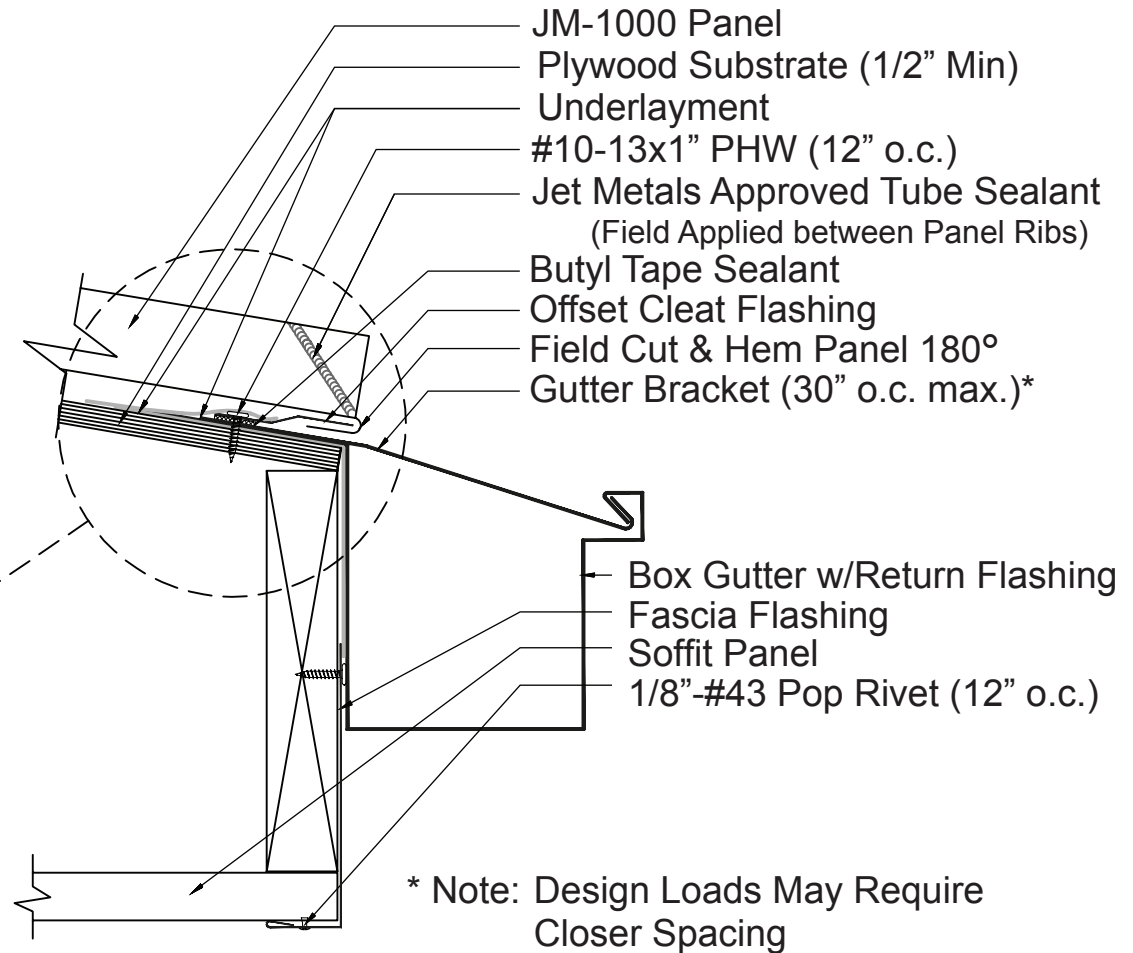

## JET METALS, LLC

DRAWING NAME:

**JM-1000 BOX GUTTER  
w/Return - w/Soffit**

REV: 0	DRAWING NUMBER:	A	SHEET: 1 of 1
DATE: 06/01/2015	DRAWN BY: Off Balance Digital Art	PAINT:	