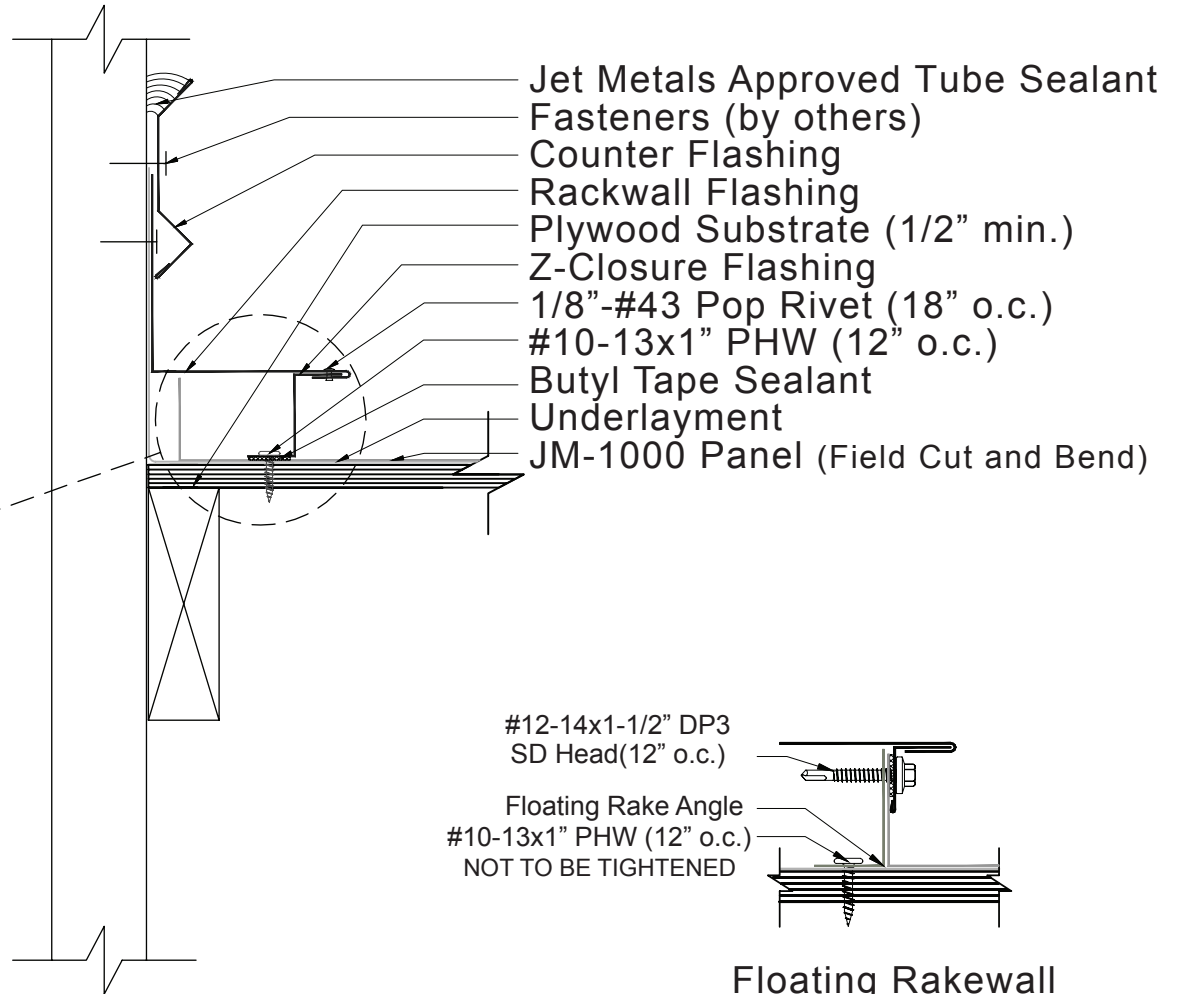

Floating Rakewall

Plywood Substrate

JET METALS, LLC

DRAWING NAME:

JM-1000 RAKEWALL

REV: 0	DRAWING NUMBER:	A	SHEET: 1 of 1
DATE: 06/01/2015	DRAWN BY: Off Balance Digital Art	PAINT: