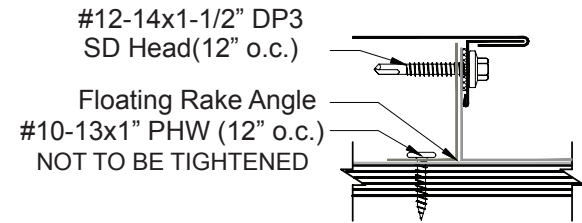

Floating Rakewall

Plywood Substrate

JET METALS, LLC

DRAWING NAME:

JM-1000 RAKEWALL

REV: 0	DRAWING NUMBER:	A	SHEET: 1 of 1
DATE: 06/01/2015	DRAWN BY: Off Balance Digital Art	PAINT: