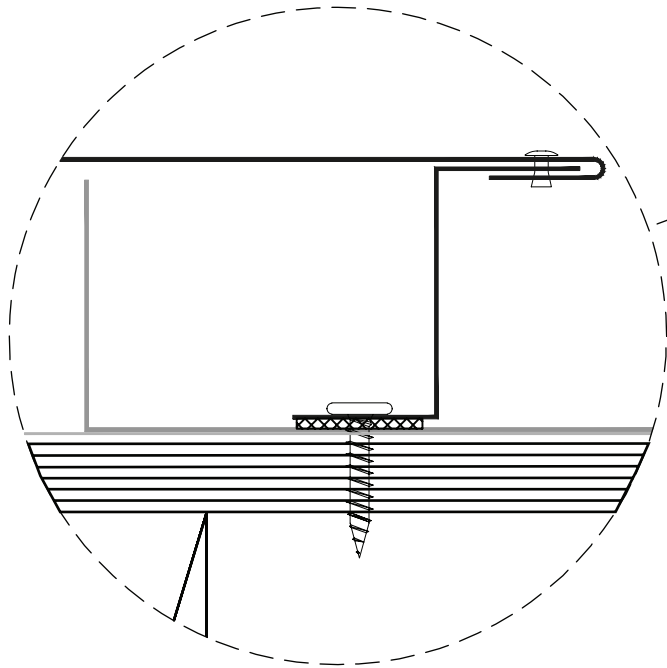

JET METALS

ROOF & WALL SYSTEMS

Zoomed in View

Floating Rakewall

On Module

Plywood Substrate

JET METALS, LLC

DRAWING NAME:

JM-1000 RAKEWALL

REV: 0	DRAWING NUMBER:	A	SHEET: 1 of 1
DATE: 06/01/2015	DRAWN BY: Off Balance Digital Art	PAINT:	