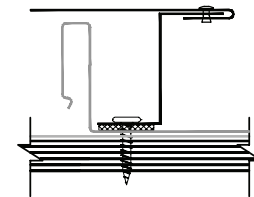

On Module

Plywood Substrate

JET METALS, LLC

DRAWING NAME:

JM-1000 RAKEWALL

REV: 0	DRAWING NUMBER:	A	SHEET: 1 of 1
DATE: 06/01/2015	DRAWN BY: Off Balance Digital Art	PAINT: