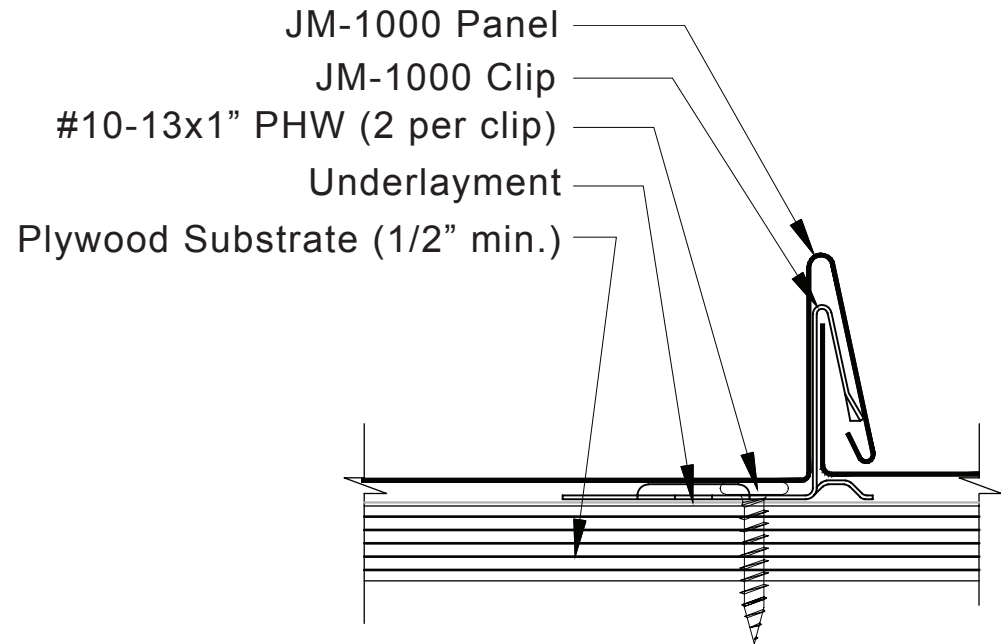

# JET METALS

ROOF & WALL SYSTEMS

Plywood Substrate

JET METALS, LLC

DRAWING NAME:

JM-1000 PANEL INSTALLATION

REV: 0	DRAWING NUMBER:	A	SHEET: 1 of 1
DATE: 06/01/2015	DRAWN BY: Off Balance Digital Art	PAINT:	