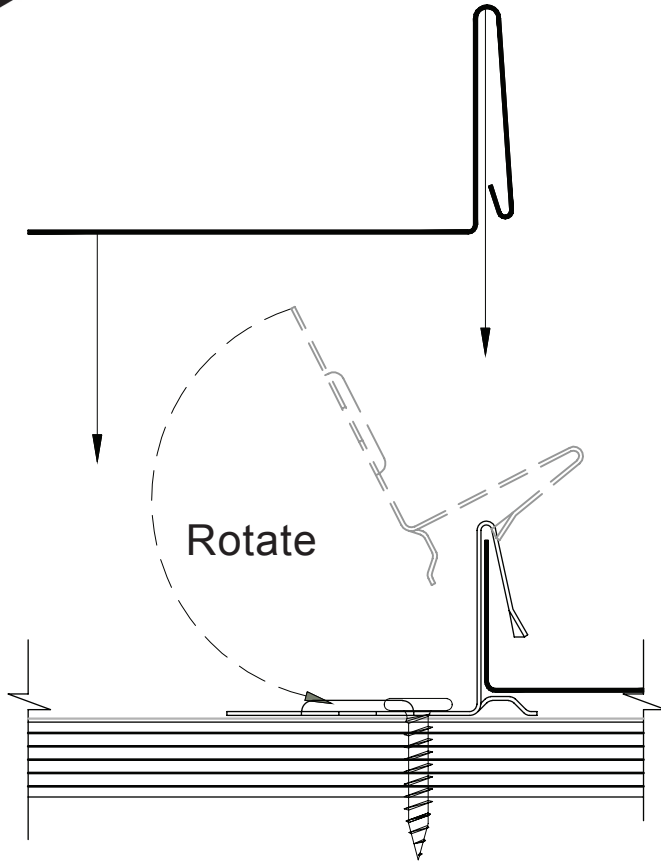

# JET METALS

ROOF & WALL SYSTEMS

Plywood Substrate

JET METALS, LLC

DRAWING NAME:

JM-1000 PANEL INSTALLATION

REV: 0	DRAWING NUMBER:	A	SHEET: 1 of 1
DATE: 06/01/2015	DRAWN BY: Off Balance Digital Art	PAINT:	