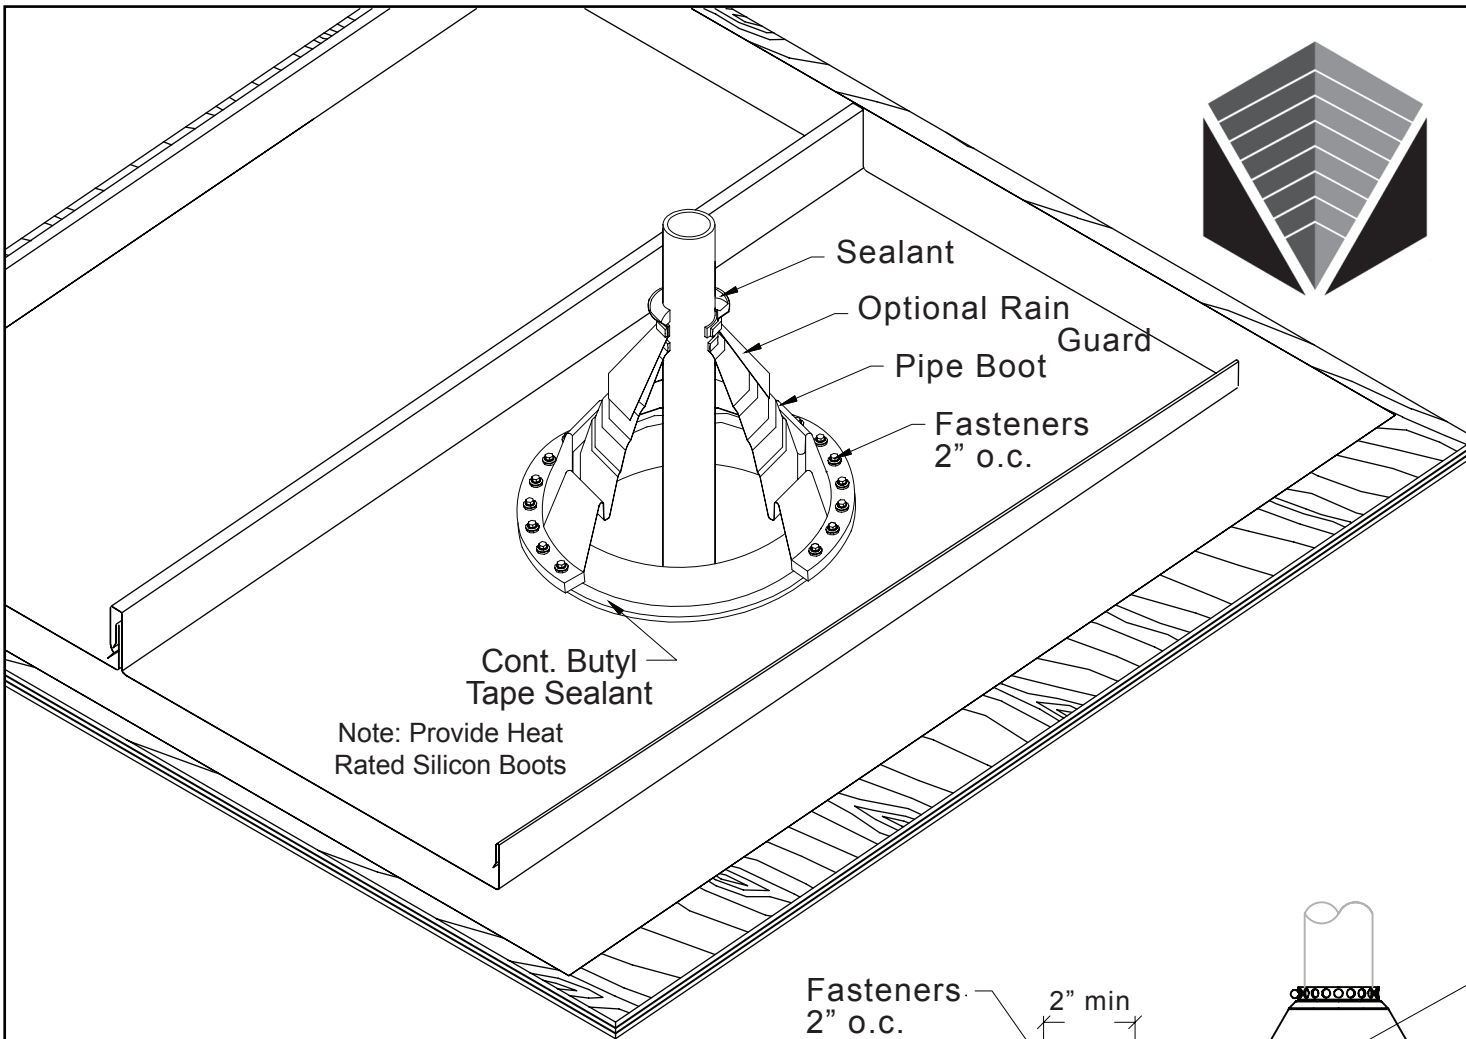

# JET METALS

ROOF & WALL SYSTEMS

Plywood Substrate

JET METALS, LLC

DRAWING NAME:

JM-1500 PIPE FLASHING DETAIL

REV: 0	DRAWING NUMBER:	A	SHEET: 1 of 1
DATE: 06/01/2015	DRAWN BY: Off Balance Digital Art	PAINT:	