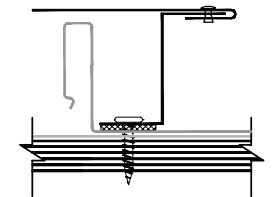

On Module

Plywood Substrate

JET METALS, LLC

DRAWING NAME:

JM-1500 RAKEWALL

REV: 0	DRAWING NUMBER:	A	SHEET: 1 of 1
DATE: 06/01/2015	DRAWN BY: Off Balance Digital Art	PAINT: