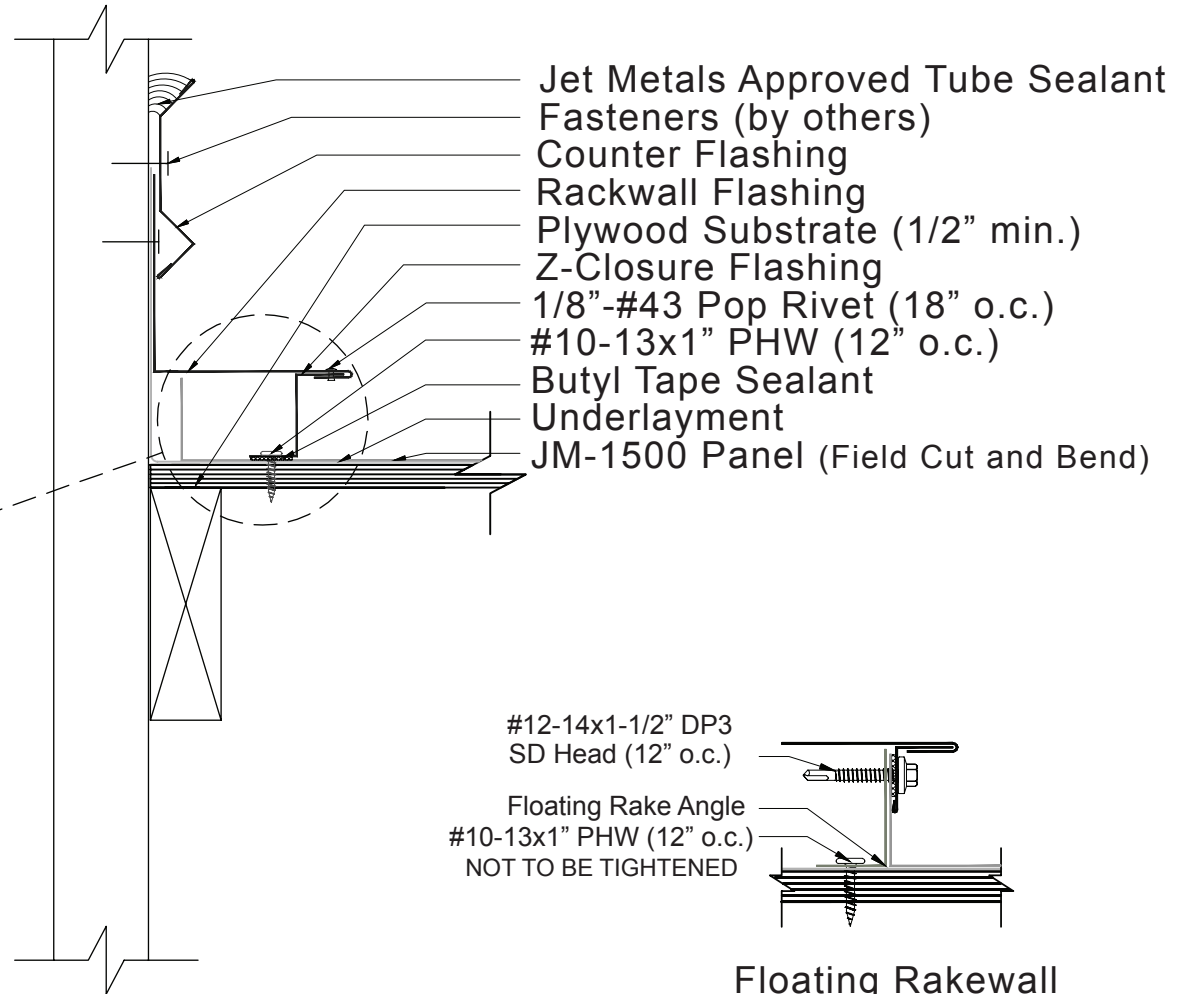

Floating Rakewall