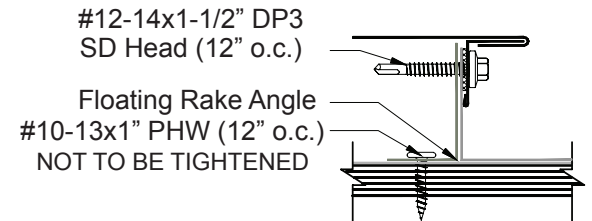

Floating Rakewall