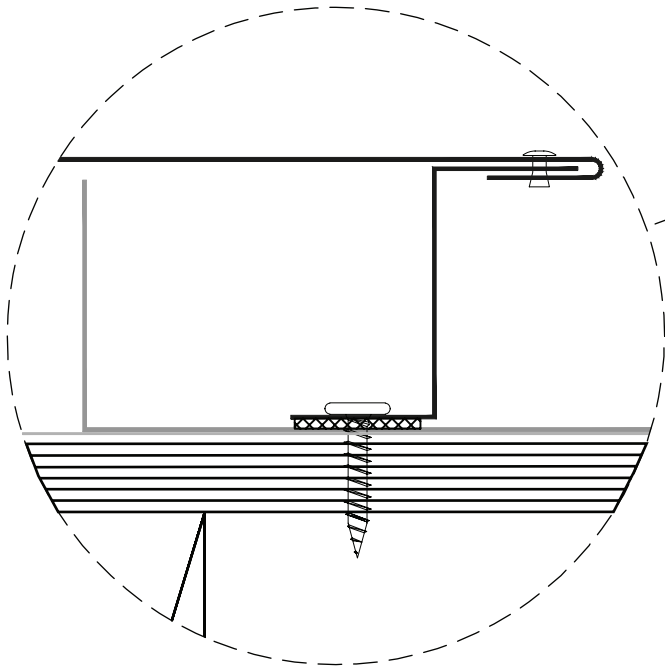

JET METALS

ROOF & WALL SYSTEMS

Zoomed in View

Floating Rakewall

On Module

Plywood Substrate

JET METALS, LLC

DRAWING NAME:

JM-1500 RAKEWALL

REV: 0	DRAWING NUMBER:	A	SHEET: 1 of 1
DATE: 06/01/2015	DRAWN BY: Off Balance Digital Art	PAINT:	