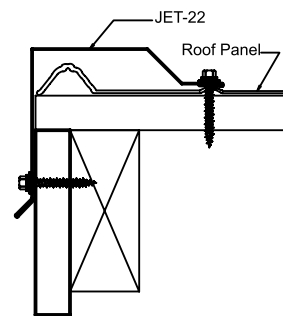

## Tuff-Rib Mini-Gable

**JET METALS**

ROOF & WALL SYSTEMS

**JET-22 Tuff-Rib Mini-Gable**

09/09/2020 JDB

**Tolerances:**

Fractional:  $\pm 1/16''$   
Twist/Ski:  $1/8''$  in  $3'0''$   
Straightness/Camber:  $1/4''$  in  $10'0''$