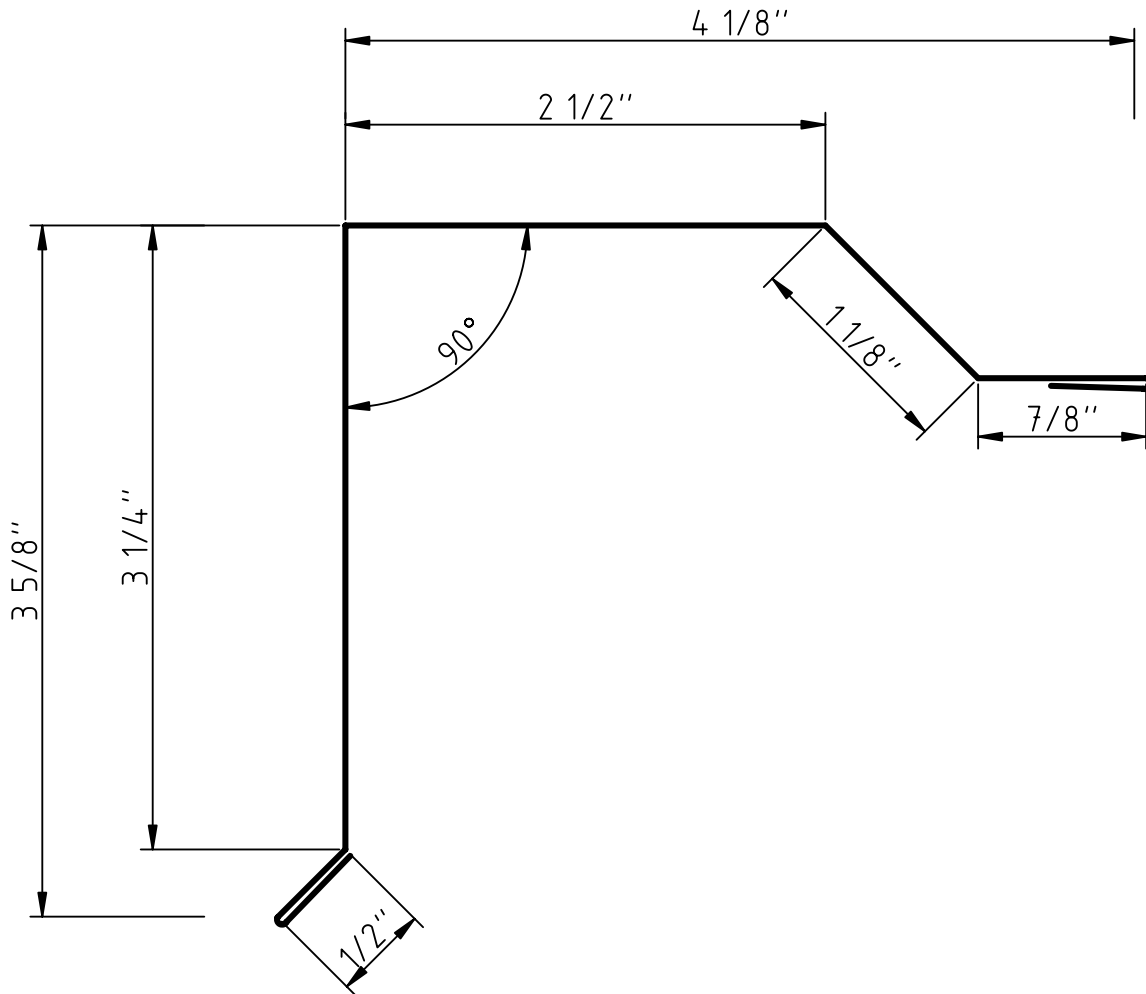

## Tuff-Rib Mini-Gable

**JET METALS**

ROOF & WALL SYSTEMS

**JET-22 Tuff-Rib Mini-Gable**

09/09/2020 JDB

**Tolerances:**

Fractional:  $\pm 1/16''$   
Twist/Ski:  $1/8''$  in  $3'0''$   
Straightness/Camber:  $1/4''$  in  $10'0''$