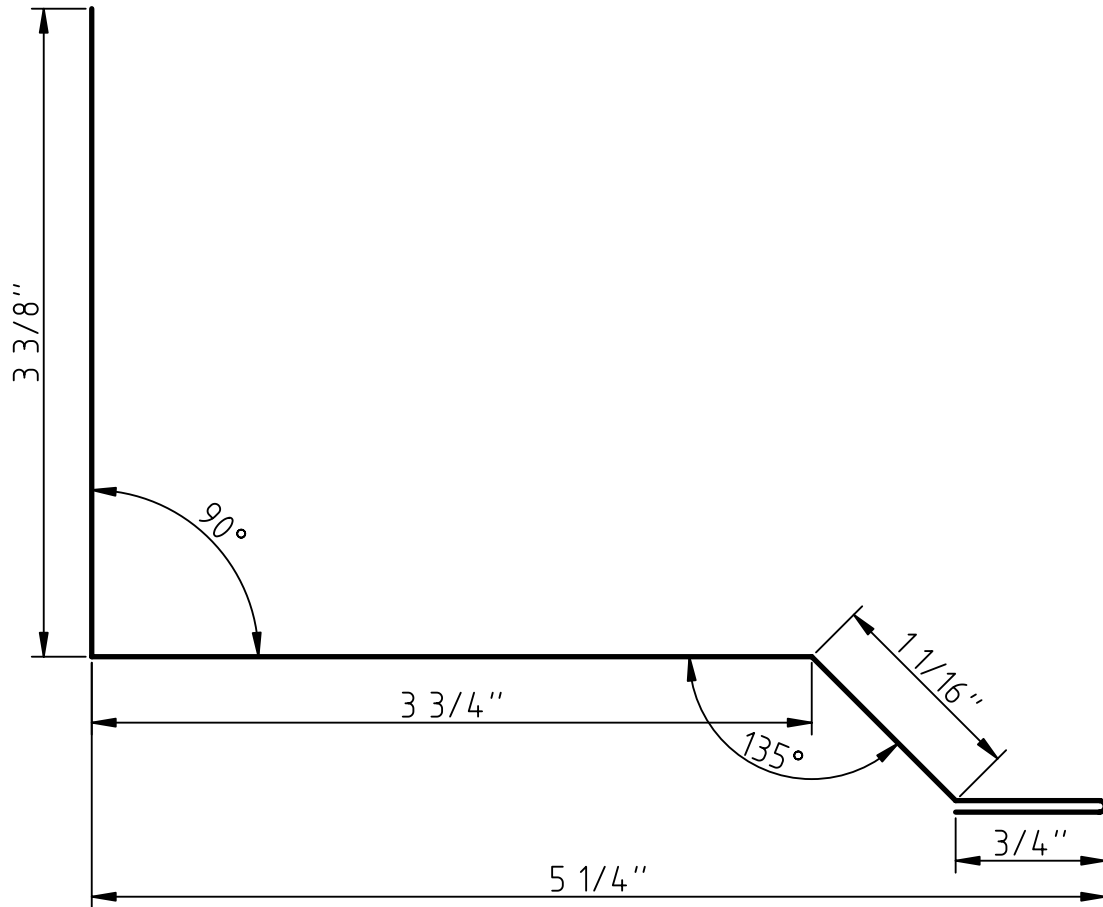

JET-50

5V Step Down Sidewall Flashing

JET METALS

ROOF & WALL SYSTEMS

JET-50 5V Step Down Sidewall Flashing

09/29/2020 JDB

Tolerances:

Fractional: +/- 1/16"
Twist/Ski: 1/8" in 3'0"
Straightness/Camber: 1/4" in 10'0"