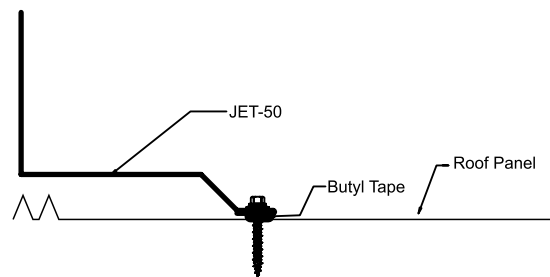

JET-50

5V Step Down Sidewall Flashing

JET METALS

ROOF & WALL SYSTEMS

JET-50 5V Step Down Sidewall Flashing

09/29/2020 JDB

Tolerances:

Fractional: +/- 1/16"
Twist/Ski: 1/8" in 3'0"
Straightness/Camber: 1/4" in 10'0"