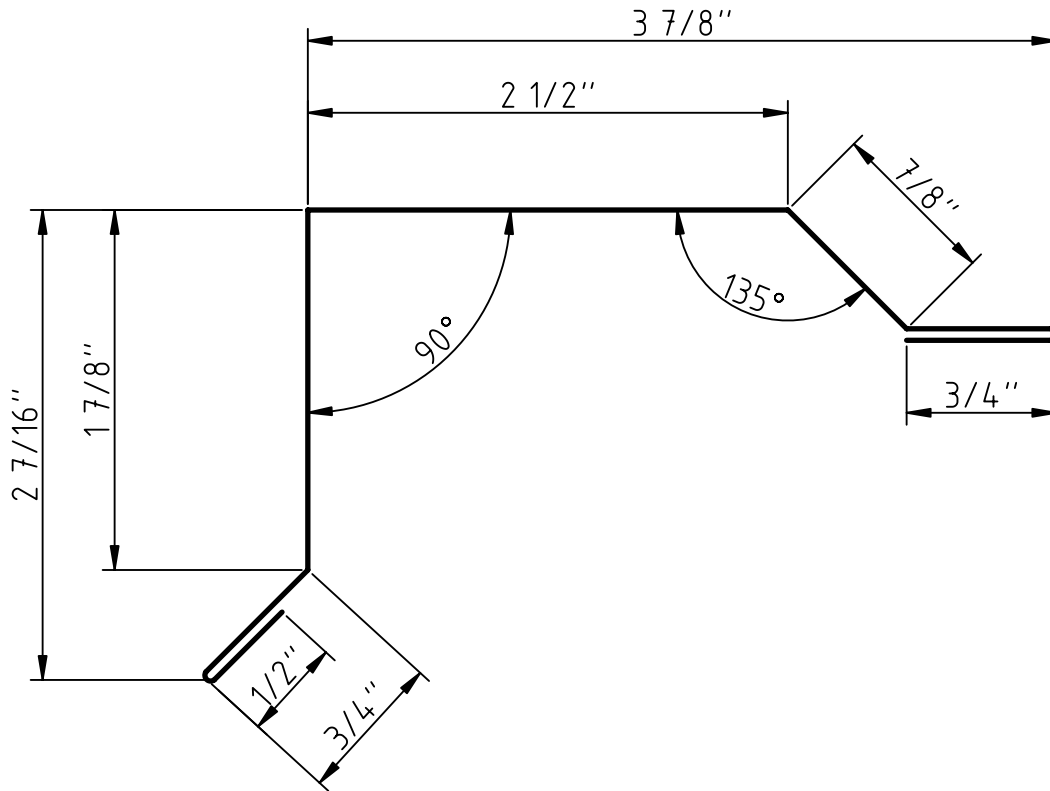

## 5V Gable

**JET METALS**  
ROOF & WALL SYSTEMS

**JET-69 5V Gable**

09/29/2020 JDB

**Tolerances:**

Fractional:  $\pm 1/16$ "  
Twist/Ski:  $1/8$ " in  $3'0$ "  
Straightness/Camber:  $1/4$ " in  $10'0$ "