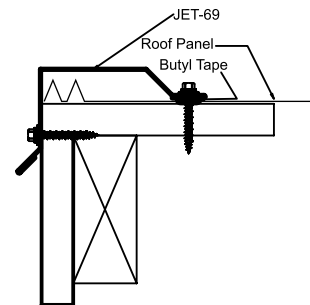

## 5V Gable

**JET METALS**  
ROOF & WALL SYSTEMS

**JET-69 5V Gable**

09/29/2020 JDB

**Tolerances:**

Fractional:  $\pm 1/16$ "  
Twist/Ski:  $1/8$ " in  $3'0$ "  
Straightness/Camber:  $1/4$ " in  $10'0$ "